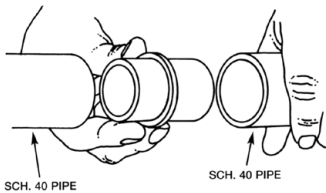

PEX Series

PIC Series

Pipe Extender and Inside Connector Repair Fitting

Features:

- For Sch 40 pipe.
- Saves labor.
- Invisible after installation.
- Permanent repair.
- Insignificant flow restriction.
- PVC Construction.
- PIC Series connects two pieces of Sch 40 pipe with flush joint.

Part Number	Description	IPS Size	Ctn Qty
-------------	-------------	----------	---------

Pipe Extender Repair Fitting

PEX50	Pipe Extender	1/2"	48
PEX75	Pipe Extender	3/4"	48
PEX100	Pipe Extender	1"	48
PEX125	Pipe Extender	1 1/4"	48
PEX150	Pipe Extender	1 1/2"	48
PEX200	Pipe Extender	2"	48
PEX250	Pipe Extender	2 1/2"	96
PEX300	Pipe Extender	3"	96
PEX400	Pipe Extender	4"	48