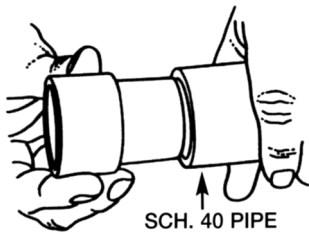

PEX Series

PIC Series

Pipe Extender and Inside Connector Repair Fitting

Features:

- For Sch 40 pipe.
- Saves labor.
- Invisible after installation.
- Permanent repair.
- Insignificant flow restriction.
- PVC Construction.
- PIC Series connects two pieces of Sch 40 pipe with flush joint.

Part Number	Description	IPS Size	Ctn Qty
-------------	-------------	----------	---------

Pipe Extender Repair Fitting

PEX50	Pipe Extender	1/2"	48
PEX75	Pipe Extender	3/4"	48
PEX100	Pipe Extender	1"	48
PEX125	Pipe Extender	1 1/4"	48
PEX150	Pipe Extender	1 1/2"	48
PEX200	Pipe Extender	2"	48
PEX250	Pipe Extender	2 1/2"	96
PEX300	Pipe Extender	3"	96
PEX400	Pipe Extender	4"	48

Inside Connector Repair Fitting

PIC100	Inside Connector	1"	48
PIC150	Inside Connector	1 1/2"	48
PIC200	Inside Connector	2"	48