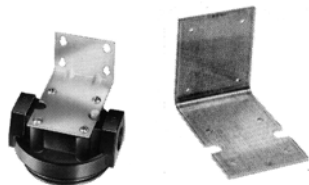

PFMC1

PFWBBS